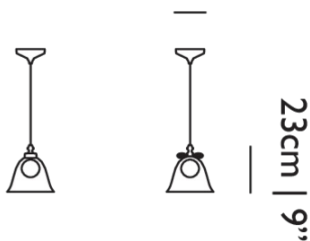

Bell Lamp / Large

Dimensions

35cm | 13.8"

14cm | 5.5"

Product

WIDTH 35cm | 13.8"

HEIGHT 36cm | 14.2"

DEPTH 35cm | 13.8"

Transparent with tinned cores

CANOPY

Bell Lamp Gold Canopy Gold, Bell Lamp Gold Canopy

Bell Lamp / Small

Dimensions

22cm | 8.6"**14cm | 5.5"**

Product

WIDTH 22cm | 8.7"**HEIGHT** 23cm | 9.1"**DEPTH** 22cm | 8.7"**DIAMETER** 22cm | 8.7"**WEIGHT NETTO** 2kg | 4.4lbs

Packaging

WIDTH 30cm | 11.8"**HEIGHT** 47cm | 18.5"**CUBAGE** 0.05m³ | 1.59ft³**LENGTH** 32cm | 12.6"**WEIGHT** 4kg | 8.8lbs

Technical CE

MATERIAL

Mouth blown glass, ceramic bow.

ENERGY LABEL

A++ to E

NUMBER OF LIGHTSOURCES