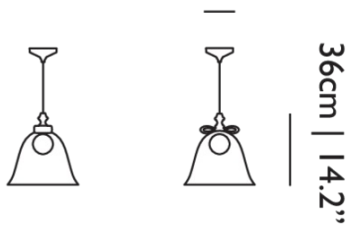

Bell Lamp / Large

Dimensions

35cm | 13.8"

14cm | 5.5"

Product

WIDTH 35cm | 13.8"

HEIGHT 36cm | 14.2"

DEPTH 35cm | 13.8"

DIAMETER 35cm | 13.8"

WEIGHT NETTO 4.5kg | 9.92lbs

Packaging

WIDTH 42cm | 16.5"

HEIGHT 53cm | 20.9"

CUBAGE 0.1m³ | 3.54ft³

LENGTH 45cm | 17.7"

WEIGHT 6kg | 13.23lbs